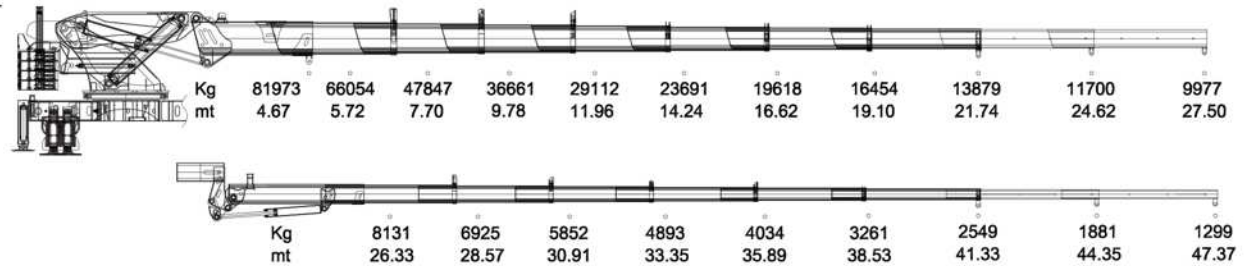

KATLANIR
BOMLU VİNÇ
KNUCKLE BOOM CRANES

KDR 405
- SERIES -
405 TON/M

"ZİRVEDEKİ GÜCÜNÜZ"
YOUR POWER AT THE TOP

PDF Reducer Demo

Teknik Özellikler / Technical Diagrams

KDR 405 L7+L6