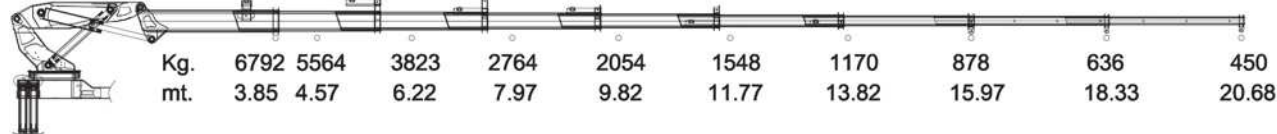

KDR 24 L5

PDF Reducer Demo

Technical Diagrams / Teknik Özellikler

KDR 30 K6

KDR 30 YK6

KDR 30 L6

KATLANIR
BOMLU VINÇ
KNUCKLE BOOM CRANES

KDR 30
- SERIES -