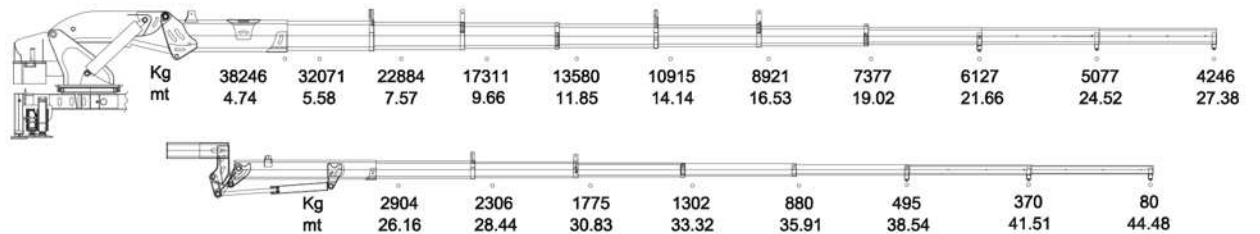

KDR 195
- SERIES -
195 TON/M

"ZİRVEDEKİ GÜCÜNÜZ"
YOUR POWER AT THE TOP

PDF Reducer Demo

Teknik Özellikler / **Technical Diagrams**

KDR 195 L6+L5

KDR 195 L7+L5

KATLANIR
BOMLU VINÇ
KNUCKLE BOOM CRANES

KDR 225
- SERIES -
225 TON/M