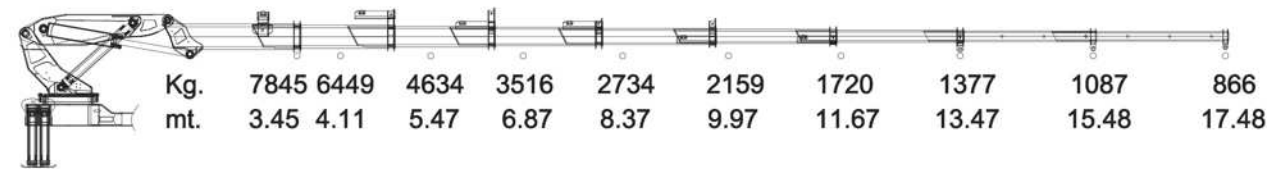

PDF Reducer Demo

Technical Diagrams / Teknik Özellikler

KDR 30 K6

KDR 30 YK6

KDR 30 L6

KATLANIR
BOMLU VINÇ
KNUCKLE BOOM CRANES

KDR 30
- SERIES -

30 TON/M

"ZİRVEDEKİ GÜCÜNÜZ"
YOUR POWER AT THE TOP