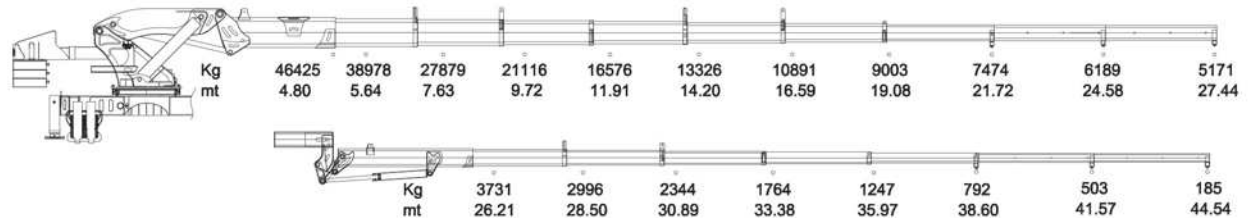

KATLANIR
BOMLU VİNC
KNUCKLE BOOM CRANES

KDR 240
- SERIES -
240 TON/M

"ZİRVEDEKİ GÜCÜNÜZ"
YOUR POWER AT THE TOP

PDF Reducer Demo

Teknik Özellikler / **Technical Diagrams**

KDR 240 L6+L5

KDR 240 L7+L5

PDF Reducer Demo