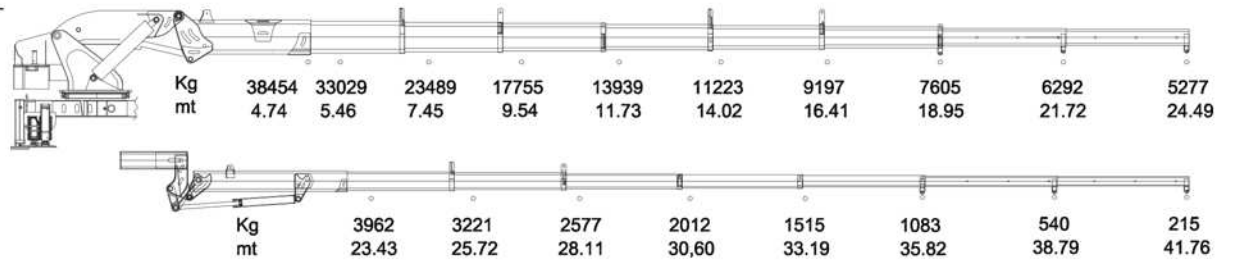

PDF Reducer Demo

Teknik Özellikler / **Technical Diagrams**

KDR 195 L6+L5