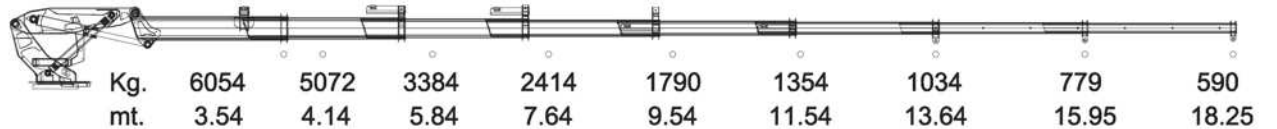

KONDORA
"ZİRVEDEKİ GÜCÜNÜZ"

KATLANIR
BOMLU VİNC
KNUCKLE BOOM CRANES

KDR 24
- SERIES -

24 TON/M

"ZİRVEDEKİ GÜCÜNÜZ"
YOUR POWER AT THE TOP

04 | www.kondora.com.tr

PDF Reducer Demo

Teknik Özellikler / Technical Diagrams

KDR 24 K4

KDR 24 YK5

KDR 24 L5