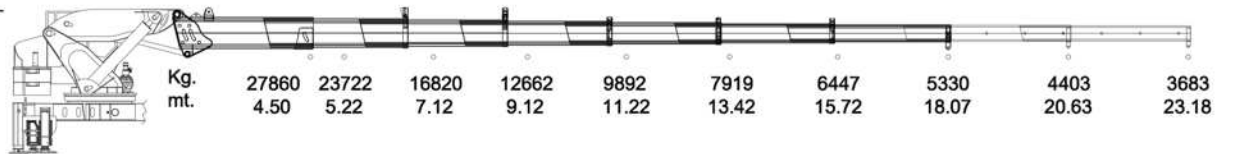

KATLANIR
BOMLU VİNC
KNUCKLE BOOM CRANES

KDR 135
- SERIES -
135 TON/M

"ZİRVEDEKİ GÜCÜNÜZ"
YOUR POWER AT THE TOP

PDF Reducer Demo

Teknik Özellikler / **Technical Diagrams**

KDR 135 L6+L5

KDR 135 L7+L4

PDF Reducer Demo