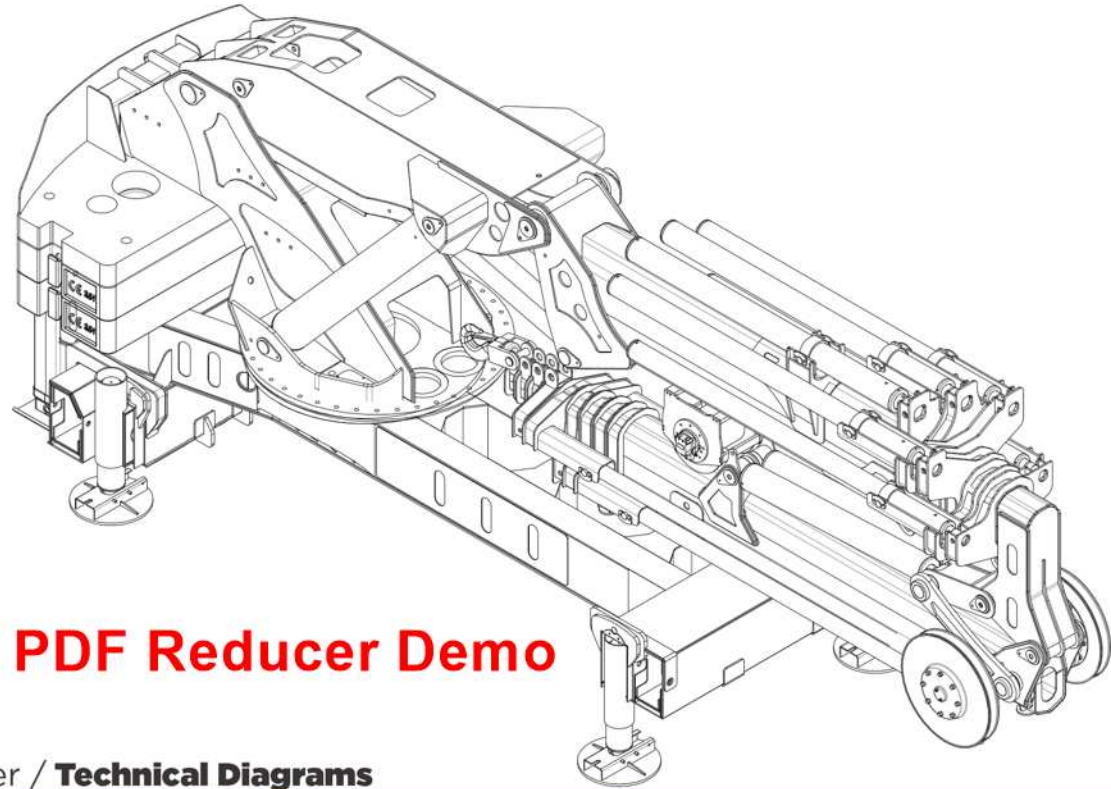

KATLANIR
BOMLU VİNC
KNUCKLE BOOM CRANES

KDR 195
- SERIES -
195 TON/M

"ZİRVEDEKİ GÜCÜNÜZ"
YOUR POWER AT THE TOP