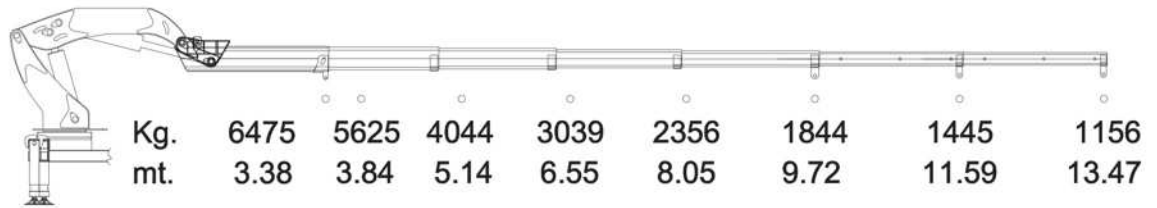

KONDORA
"ZİRVEDEKİ GÜCÜNÜZ"

KATLANIR
BOMLU VİNC
KNUCKLE BOOM CRANES

KDR 24
- SERIES -

24 TON/M

"ZİRVEDEKİ GÜCÜNÜZ"
YOUR POWER AT THE TOP

04 | www.kondora.com.tr

PDF Reducer Demo

Teknik Özellikler / Technical Diagrams

KDR 24 K4

KDR 24 YK5

KDR 24 L5