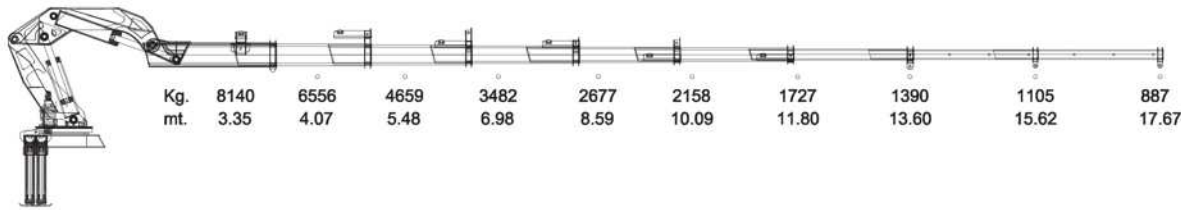

PDF Reducer Demo

Technical Diagrams / Teknik Özellikler

KDR 30 K6

KDR 30 YK6

KDR 30 L6

KATLANIR
BOMLU VINÇ
KNUCKLE BOOM CRANES

KDR 30
- SERIES -

30 TON/M

"ZİRVEDEKİ GÜCÜNÜZ"
YOUR POWER AT THE TOP