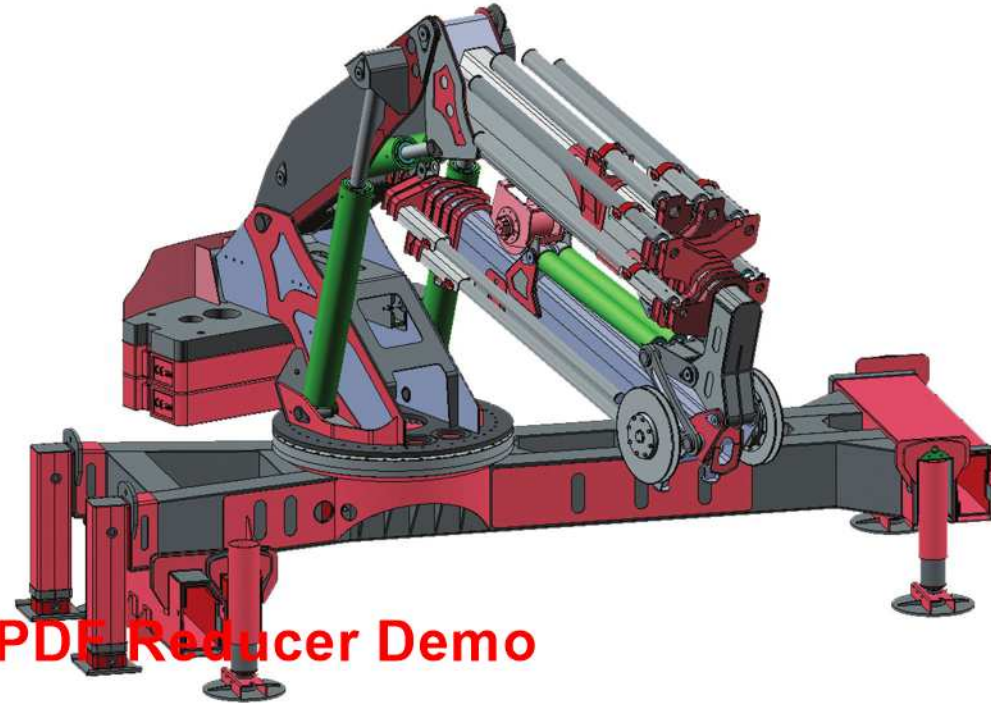

KATLANIR
BOMLU VİNC
KNUCKLE BOOM CRANES

KDR 240
- SERIES -
240 TON/M

"ZİRVEDEKİ GÜCÜNÜZ"
YOUR POWER AT THE TOP