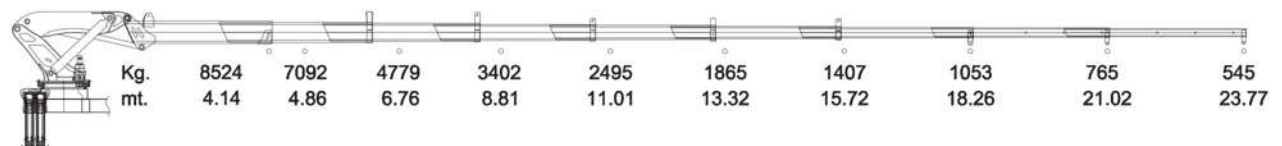

KATLANIR
BOMLU VİNC
KNUCKLE BOOM CRANES

KDR 40
- SERIES -

40 TON/M

"ZİRVEDEKİ GÜCÜNÜZ"
YOUR POWER AT THE TOP

PDF Reducer Demo

Teknik Özellikler / **Technical Diagrams**

KDR 40 YK6

KDR 40 L6