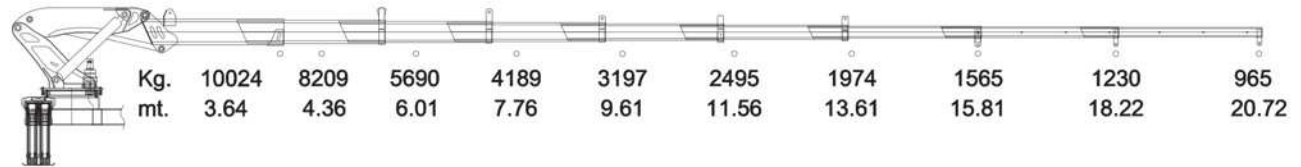

Teknik Özellikler / **Technical Diagrams**

KDR 40 YK6