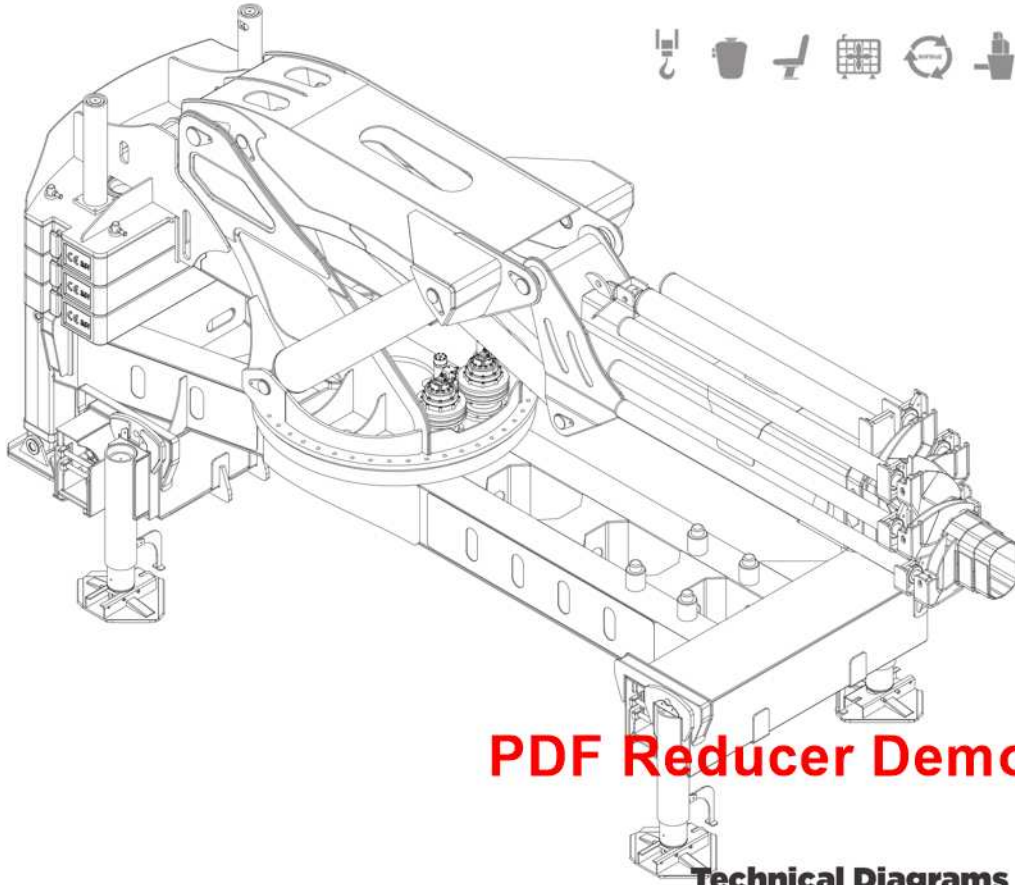

KATLANIR
BOMLU VİNC
KNUCKLE BOOM CRANES

KDR 240
- SERIES -
240 TON/M

"ZİRVEDEKİ GÜCÜNÜZ"
YOUR POWER AT THE TOP

PDF Reducer Demo

Teknik Özellikler / **Technical Diagrams**

KDR 240 L6+L5

KDR 240 L7+L5

PDF Reducer Demo