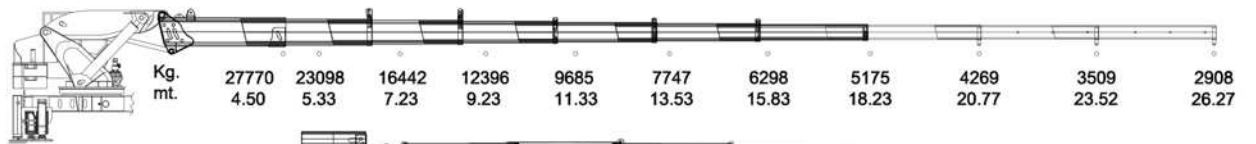

KATLANIR
BOMLU VİNC
KNUCKLE BOOM CRANES

KDR 135
- SERIES -
135 TON/M

"ZİRVEDEKİ GÜCÜNÜZ"
YOUR POWER AT THE TOP

PDF Reducer Demo

Teknik Özellikler / **Technical Diagrams**

KDR 135 L6+L5

KDR 135 L7+L4

PDF Reducer Demo